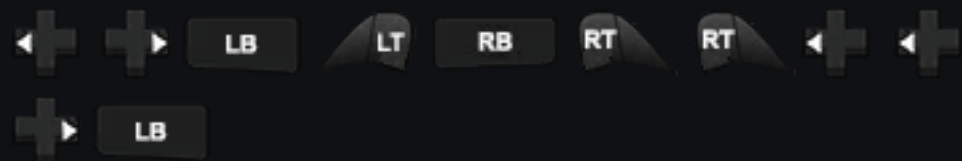

- **Flaming Bullets** : LB, RB, X, RB, LEFT, RT, RB, LEFT, X, RIGHT, LB, LB

- **Lower Wanted Level** : RB, RB, B, RT, RIGHT, LEFT, RIGHT, LEFT, RIGHT, LEFT

- **Raise Wanted Level:** : RB, RB, B, RT, LEFT, RIGHT, LEFT, RIGHT, LEFT, RIGHT

- **Invincibility / God Mode** : RIGHT, A, RIGHT, LEFT, RIGHT, RB, RIGHT, LEFT, A, Y

- **Max Health & Armor** : B, LB, Y, RT, A, X, B, RIGHT, X, LB, LB, LB

- **Slow Motion Aim** : X, LT, RB, Y, LEFT, X, LT, RIGHT, A

- **Parachute** : LEFT, RIGHT, LB, LT, RB, RT, RT, LEFT, LEFT, RIGHT, LB

- **Weapons / Guns** : Y, RT, LEFT, LB, A, RIGHT, Y, Down, X, LB, LB, LB

- **Change Weather** : RT, A, LB, LB, LT, LT, LT, X

- **Director Mode** : Dial 1-999-57-825368 (JR TALENT) *Xbox One only

- **Moon Gravity** : LEFT, LEFT, LB, RB, LB, RIGHT, LEFT, LB, LEFT

- **Slippery Cars** : Y, RB, RB, LEFT, RB, LB, RT, LB

- **Slow Motion**: Y, LEFT, RIGHT, RIGHT, X, RT, RB

- **Spawn BMX** : LEFT, LEFT, RIGHT, RIGHT, LEFT, RIGHT, X, B, Y, RB, RT