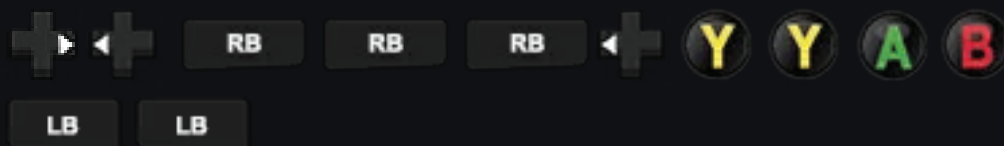

- **Moon Gravity** : LEFT, LEFT, LB, RB, LB, RIGHT, LEFT, LB, LEFT

- **Slippery Cars** : Y, RB, RB, LEFT, RB, LB, RT, LB

- **Slow Motion**: Y, LEFT, RIGHT, RIGHT, X, RT, RB

- **Spawn BMX** : LEFT, LEFT, RIGHT, RIGHT, LEFT, RIGHT, X, B, Y, RB, RT

- **Spawn Buzzard Helicopter** : B, B, LB, B, B, B, LB, LT, RB, Y, B, Y

- **Spawn Caddy** : B, LB, LEFT, RB, LT, A, RB, LB, B, A

- **Spawn Comet** : RB, B, RT, RIGHT, LB, LT, A, A, X, RB

- **Spawn Duster** : RIGHT, LEFT, RB, RB, RB, LEFT, Y, Y, A, B, LB, LB

- **Spawn Limo**: RT, RIGHT, LT, LEFT, LEFT, RB, LB, B, RIGHT

- **Spawn PCJ-600** : RB, RIGHT, LEFT, RIGHT, RT, LEFT, RIGHT, X, RIGHT, LT, LB, LB

- **Spawn Rapid GT** : RT, LB, B, RIGHT, LB, RB, RIGHT, LEFT, B, RT

- **Spawn Sanchez** : B, A, LB, B, B, LB, B, RB, RT, LT, LB, LB

- **Spawn Stunt Plane** : B, RIGHT, LB, LT, LEFT, RB, LB, LB, LEFT, LEFT, A, Y

- **Spawn Trashmaster** : B, RB, B, RB, LEFT, LEFT, RB, LB, B, RIGHT