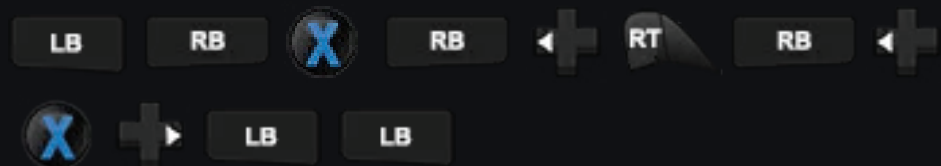

- **Recharge Ability** : A, A, X, RB, LB, A, RIGHT, LEFT, A

- **Skyfall** : LB, LT, RB, RT, LEFT, RIGHT, LEFT, RIGHT, LB, LT, RB, RT, LEFT, RIGHT, LEFT, RIGHT

- **Bigfoot (Sasquatch) Mode** : Click here (www.gtaboom.com/sasquatch-peyote-found-in-gta-v-100-confirmed/#how) to read the instructions. The cheat is activated by eating a special Peyote plant.

- **Super Jump:** LEFT, LEFT, Y, Y, RIGHT, RIGHT, LEFT, RIGHT, X, RB, RT

- **Explosive Ammo Rounds** : RIGHT, X, A, LEFT, RB, RT, LEFT, RIGHT, RIGHT, LB, LB, LB

- **Explosive Melee Attacks** : RIGHT, LEFT, A, Y, RB, B, B, B, LT

- **Flaming Bullets** : LB, RB, X, RB, LEFT, RT, RB, LEFT, X, RIGHT, LB, LB

- **Lower Wanted Level** : RB, RB, B, RT, RIGHT, LEFT, RIGHT, LEFT, RIGHT, LEFT

- **Raise Wanted Level:** : RB, RB, B, RT, LEFT, RIGHT, LEFT, RIGHT, LEFT, RIGHT

- **Invincibility / God Mode** : RIGHT, A, RIGHT, LEFT, RIGHT, RB, RIGHT, LEFT, A, Y

- **Max Health & Armor** : B, LB, Y, RT, A, X, B, RIGHT, X, LB, LB, LB

- **Slow Motion Aim** : X, LT, RB, Y, LEFT, X, LT, RIGHT, A