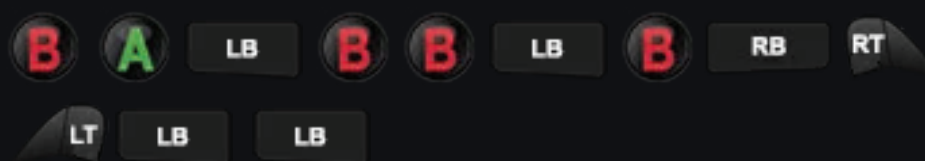

- **Moon Gravity** : LEFT, LEFT, LB, RB, LB, RIGHT, LEFT, LB, LEFT

- **Slippery Cars** : Y, RB, RB, LEFT, RB, LB, RT, LB

- **Slow Motion**: Y, LEFT, RIGHT, RIGHT, X, RT, RB

- **Spawn BMX** : LEFT, LEFT, RIGHT, RIGHT, LEFT, RIGHT, X, B, Y, RB, RT

- **Spawn Buzzard Helicopter** : B, B, LB, B, B, B, LB, LT, RB, Y, B, Y

- **Spawn Caddy** : B, LB, LEFT, RB, LT, A, RB, LB, B, A

- **Spawn Comet** : RB, B, RT, RIGHT, LB, LT, A, A, X, RB

- **Spawn Duster** : RIGHT, LEFT, RB, RB, RB, LEFT, Y, Y, A, B, LB, LB

- **Spawn Limo**: RT, RIGHT, LT, LEFT, LEFT, RB, LB, B, RIGHT

- **Spawn PCJ-600** : RB, RIGHT, LEFT, RIGHT, RT, LEFT, RIGHT, X, RIGHT, LT, LB, LB

- **Spawn Rapid GT** : RT, LB, B, RIGHT, LB, RB, RIGHT, LEFT, B, RT

- **Spawn Sanchez** : B, A, LB, B, B, LB, B, RB, RT, LT, LB, LB

- **Spawn Stunt Plane** : B, RIGHT, LB, LT, LEFT, RB, LB, LB, LEFT, LEFT, A, Y

- **Spawn Trashmaster** : B, RB, B, RB, LEFT, LEFT, RB, LB, B, RIGHT