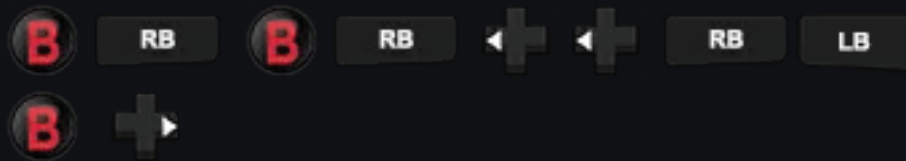

- **Spawn Buzzard Helicopter** : B, B, LB, B, B, B, LB, LT, RB, Y, B, Y

- **Spawn Caddy** : B, LB, LEFT, RB, LT, A, RB, LB, B, A

- **Spawn Comet** : RB, B, RT, RIGHT, LB, LT, A, A, X, RB

- **Spawn Duster** : RIGHT, LEFT, RB, RB, RB, LEFT, Y, Y, A, B, LB, LB

- **Spawn Limo**: RT, RIGHT, LT, LEFT, LEFT, RB, LB, B, RIGHT

- **Spawn PCJ-600** : RB, RIGHT, LEFT, RIGHT, RT, LEFT, RIGHT, X, RIGHT, LT, LB, LB

- **Spawn Rapid GT** : RT, LB, B, RIGHT, LB, RB, RIGHT, LEFT, B, RT

- **Spawn Sanchez** : B, A, LB, B, B, LB, B, RB, RT, LT, LB, LB

- **Spawn Stunt Plane** : B, RIGHT, LB, LT, LEFT, RB, LB, LB, LEFT, LEFT, A, Y

- **Spawn Trashmaster** : B, RB, B, RB, LEFT, LEFT, RB, LB, B, RIGHT