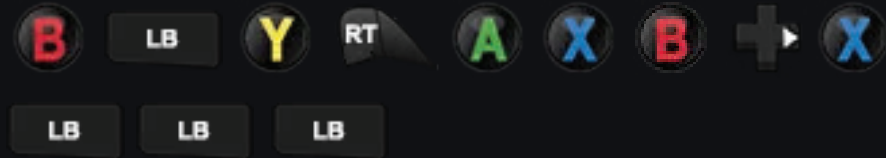

- **Super Jump:** LEFT, LEFT, Y, Y, RIGHT, RIGHT, LEFT, RIGHT, X, RB, RT

- **Explosive Ammo Rounds** : RIGHT, X, A, LEFT, RB, RT, LEFT, RIGHT, RIGHT, LB, LB, LB

- **Explosive Melee Attacks** : RIGHT, LEFT, A, Y, RB, B, B, B, LT

- **Flaming Bullets** : LB, RB, X, RB, LEFT, RT, RB, LEFT, X, RIGHT, LB, LB

- **Lower Wanted Level** : RB, RB, B, RT, RIGHT, LEFT, RIGHT, LEFT, RIGHT, LEFT

- **Raise Wanted Level:** : RB, RB, B, RT, LEFT, RIGHT, LEFT, RIGHT, LEFT, RIGHT

- **Invincibility / God Mode** : RIGHT, A, RIGHT, LEFT, RIGHT, RB, RIGHT, LEFT, A, Y

- **Max Health & Armor** : B, LB, Y, RT, A, X, B, RIGHT, X, LB, LB, LB

- **Slow Motion Aim** : X, LT, RB, Y, LEFT, X, LT, RIGHT, A

- **Parachute** : LEFT, RIGHT, LB, LT, RB, RT, RT, LEFT, LEFT, RIGHT, LB

- **Weapons / Guns** : Y, RT, LEFT, LB, A, RIGHT, Y, Down, X, LB, LB, LB

- **Change Weather** : RT, A, LB, LB, LT, LT, LT, X

- **Director Mode** : Dial 1-999-57-825368 (JR TALENT) *Xbox One only